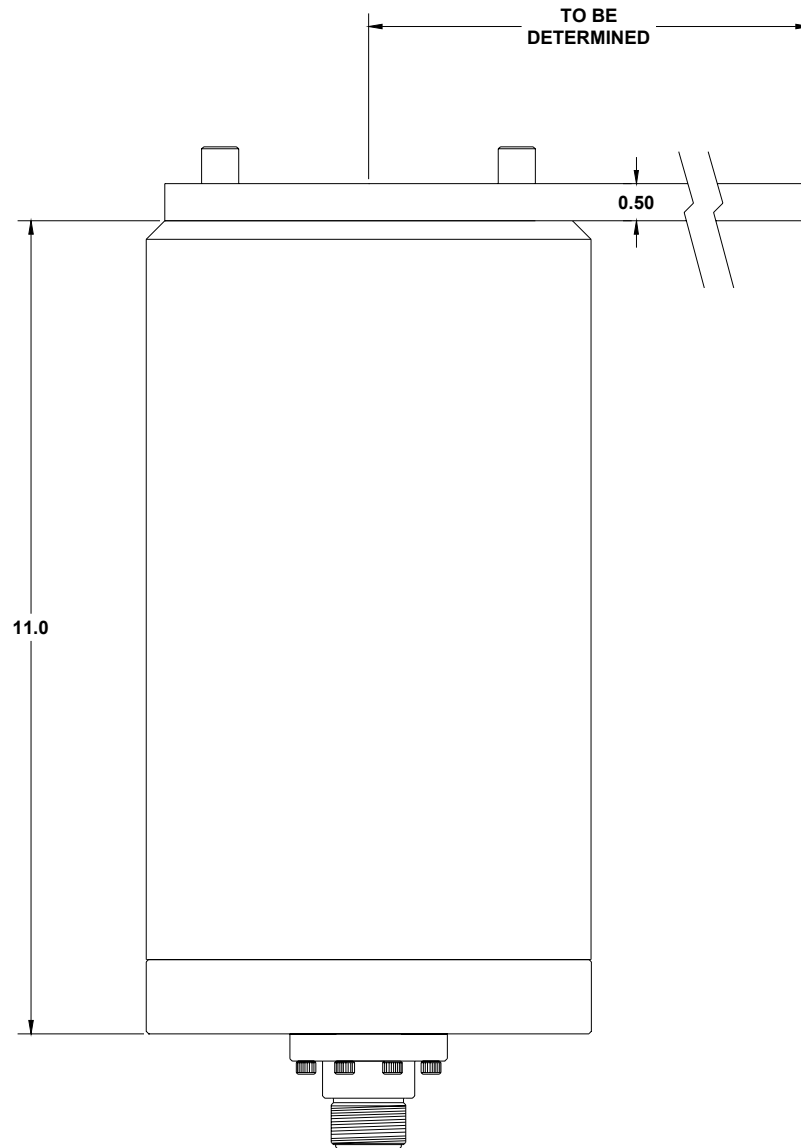

CUSTOM COMPONENTS, INC INCLINOMETERS

- **Hyperbaric Pressure Rating to 3000 meters**
- **Adaptable Mounting**
- **4-20 mA Output**
- **Adaptable to Any Connector**
- **2 or 3 Axis Configurations**

2951 Marina Bay Dr. Ste. 130-516
League City, Texas 77573

E-mail: sales @cci-i.com

Ph.: 281-485-2200
Fax: 281-485-2425

TYPICAL INCLINOMETER

Specifications:

Power: 12-30 Vdc

Output: 4-20mA Each Circuit

Range: $\pm 15^\circ$

Accuracy: $\pm 0.1\%$ F.S.

Shock/Vibration: Meets Mil-Std-810

Alignment Error: $<\pm 0.25^\circ$

Hyperbaric Depth: 3000 Meters